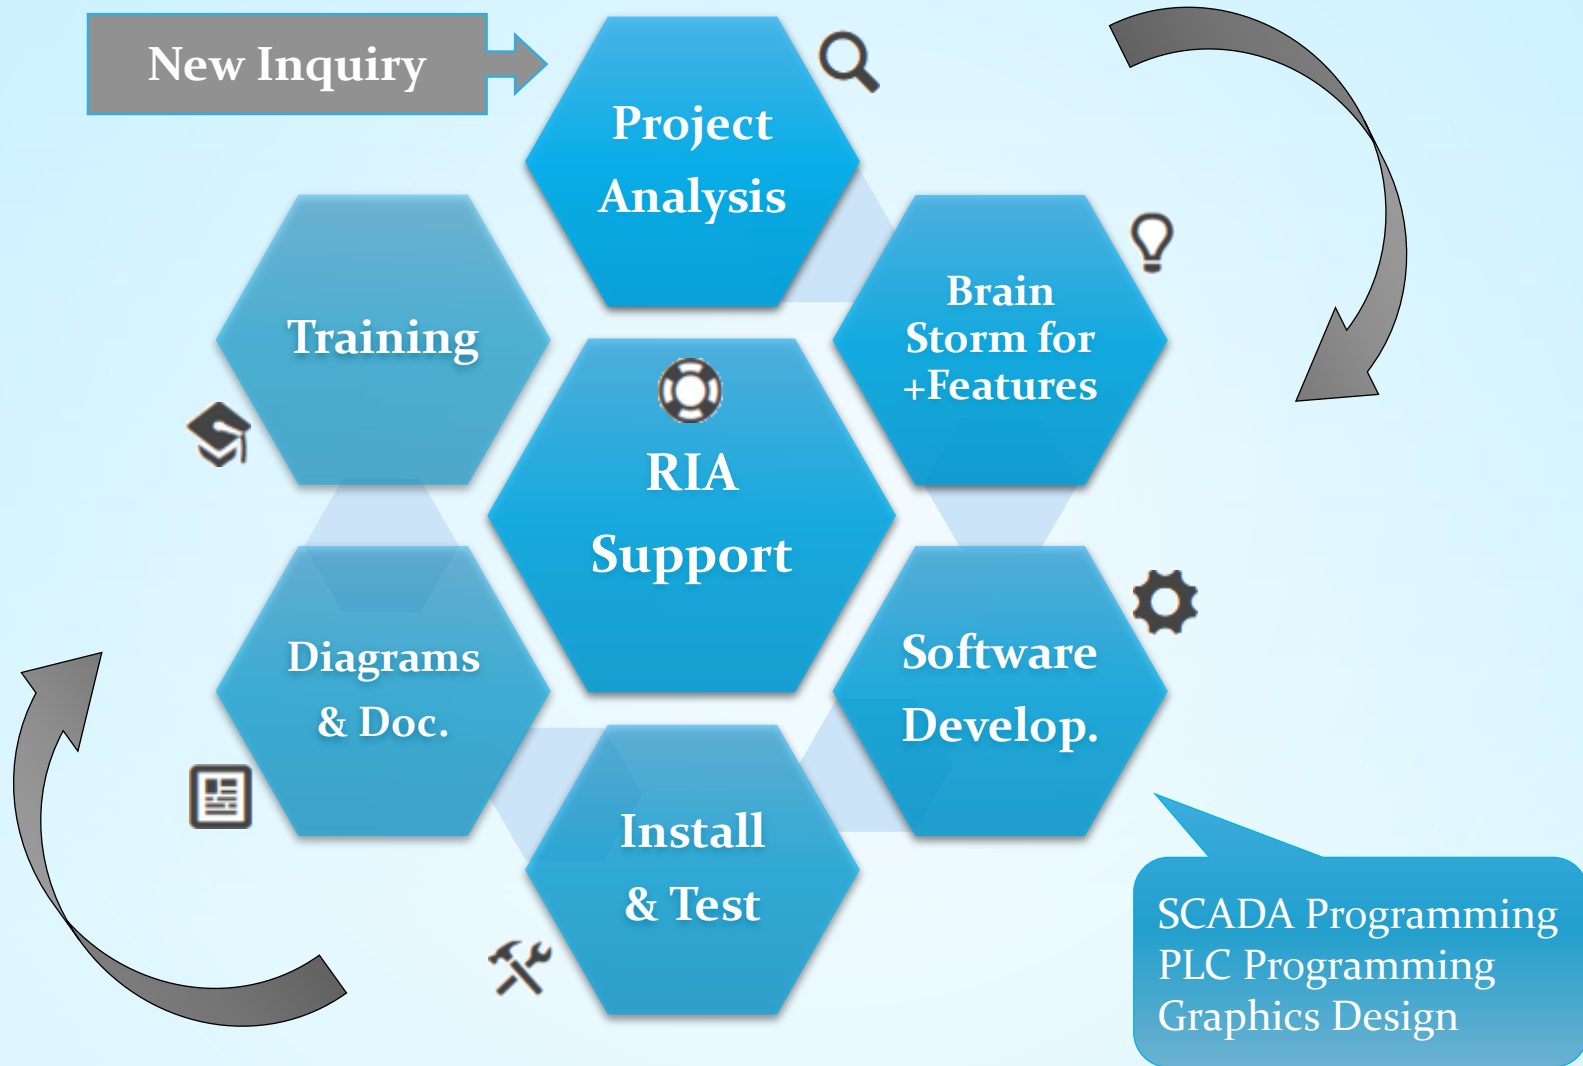

# InduSoft Web Studio™

InduSoft Web Studio™ (or IWS) is a powerful, integrated tool that exploits key features of Microsoft® operating systems, and enables you to build full featured SCADA or HMI applications for your BMS and industrial automation business.

# Solution Lifecycle